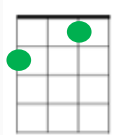

5

T
A
B

E G C C A G C C C C E E D C