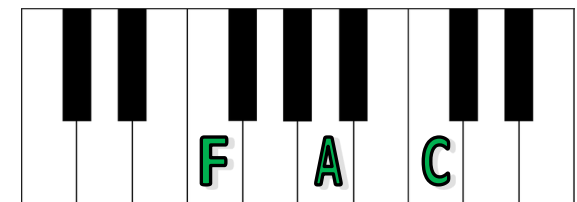

# Swing Low Sweet Chariot

Chord symbols: C, C, E, C, C, A, G, C, C, C, C, E, E, G, G, A, G

5

Chord symbols: C, F, C, G, C

## SWING LOW, SWEET CHARIOT

Swing low sweet chariot,  
 Coming for to carry me home.  
 Swing low sweet chariot,  
 Coming for to carry me home.

While the melody is being played in your RIGHT hand, try adding the chords under it with your LEFT hand.