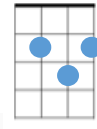

Ukulele

5

T
A
B

E C E C C A G C C C C E E G G A G