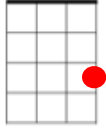

Ukulele

5

T
A
B

E C E C C A G C C C C E E G G A G