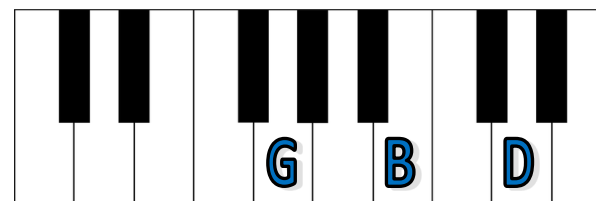

# Swing Low Sweet Chariot

Chord symbols: C, C, E, C, C, A, G, C, C, C, C, E, E, G, G, A, G

5

Chord symbols: C, F, C, G, C

## SWING LOW, SWEET CHARIOT

Swing low sweet chariot,  
 Coming for to carry me home.  
 Swing low sweet chariot,  
 Coming for to carry me home.

While the melody is being played in your RIGHT hand, try adding the chords under it with your LEFT hand.