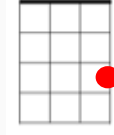

5

T
A
B

E G C C A G C C C C E E D C