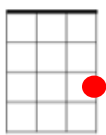

5

T
A
B

E G C C A G C C C C E E D C