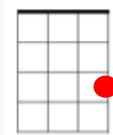

5

T
A
B

E G C C A G C C C C E E D C