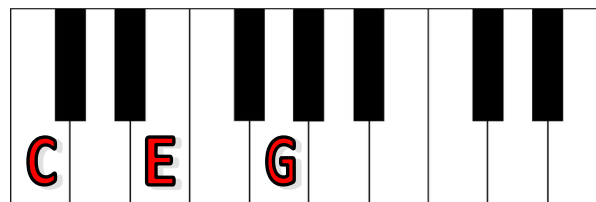

# Swing Low Sweet Chariot

Chord symbols: C, C, E, C, C, A, G, C, C, C, C, E, E, G, G, A, G

5

Chord symbols: C, F, C, G, C

## SWING LOW, SWEET CHARIOT

Swing low sweet chariot,  
 Coming for to carry me home.  
 Swing low sweet chariot,  
 Coming for to carry me home.

While the melody is being played in your RIGHT hand, try adding the chords under it with your LEFT hand.