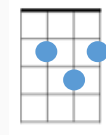

5

T
A
B

E G C C A G C C C C E E D C